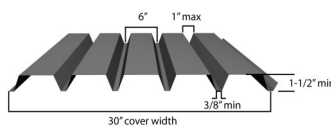

For immediate assistance contact Bryan Smith

Steel Decking and Roof Deck Repair Pocket Guide

Established 1934
 Fireproofing Company of Kansas, Inc.

1

2

3

Roof Deck Profiles

B Deck: 1-1/2" Wide Rib Deck

F Deck: 1-1/2" Intermediate Rib Deck Deck

A Deck: 1-1/2" Narrow Rib Deck

N Deck: 3" Deep Rib Deck

Form Deck Profiles

1.5" Form Deck

1-5/16" Form Deck

1" Form Deck

9/16" Form Deck