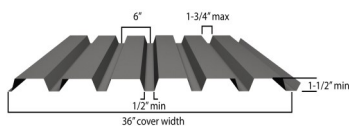

For immediate assistance contact Bryan Smith

Steel Decking and Roof Deck Repair Pocket Guide

Established 1934
 Fireproofing Company of Kansas, Inc.

1

2

3

Roof Deck Profiles

B Deck: 1-1/2" Wide Rib Deck

F Deck: 1-1/2" Intermediate Rib Deck Deck

A Deck: 1-1/2" Narrow Rib Deck

N Deck: 3" Deep Rib Deck

Form Deck Profiles

1.5" Form Deck

1-5/16" Form Deck

1" Form Deck

9/16" Form Deck