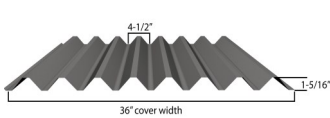

F Deck: 1-1/2" Intermediate Rib Deck Deck

A Deck: 1-1/2" Narrow Rib Deck

N Deck: 3" Deep Rib Deck

Form Deck Profiles

1.5" Form Deck

1-5/16" Form Deck

1" Form Deck

9/16" Form Deck

Composite Deck Profiles

1.5" Composite Deck

2.0" Composite Deck

3.0" Composite Deck

Tectum Plank (Tongue & Groove)

Tectum Tile & 218 Bulb Tee

218 Bulb Tee Subpurlin

Tectum Decks & 218 Bulb Tee Subpurlins