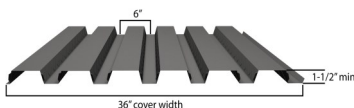

F Deck: 1-1/2" Intermediate Rib Deck Deck

A Deck: 1-1/2" Narrow Rib Deck

N Deck: 3" Deep Rib Deck

Form Deck Profiles

1.5" Form Deck

1-5/16" Form Deck

1" Form Deck

9/16" Form Deck

Composite Deck Profiles

1.5" Composite Deck

2.0" Composite Deck

3.0" Composite Deck

Tectum Plank (Tongue & Groove)

Tectum Tile & 218 Bulb Tee

218 Bulb Tee Subpurlin

Tectum Decks & 218 Bulb Tee Subpurlins