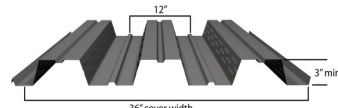

F Deck: 1-1/2" Intermediate Rib Deck Deck

A Deck: 1-1/2" Narrow Rib Deck

N Deck: 3" Deep Rib Deck

Form Deck Profiles

1.5" Form Deck

1-5/16" Form Deck

1" Form Deck

9/16" Form Deck

Composite Deck Profiles

1.5" Composite Deck

2.0" Composite Deck

3.0" Composite Deck

Tectum Plank (Tongue & Groove)

Tectum Tile & 218 Bulb Tee

218 Bulb Tee Subpurlin

Tectum Decks & 218 Bulb Tee Subpurlins