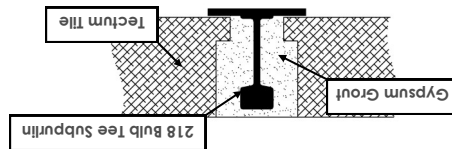

F Deck: 1-1/2" Intermediate Rib Deck Deck

A Deck: 1-1/2" Narrow Rib Deck

N Deck: 3" Deep Rib Deck

Form Deck Profiles

1.5" Form Deck

1-5/16" Form Deck

1" Form Deck

9/16" Form Deck

Composite Deck Profiles

1.5" Composite Deck

2.0" Composite Deck

3.0" Composite Deck

Tectum Plank (Tongue & Groove)

Tectum Tile & 218 Bulb Tee

218 Bulb Tee Subpurlin

Tectum Decks & 218 Bulb Tee Subpurlins