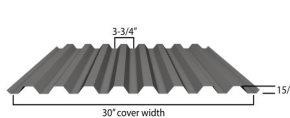

F Deck: 1-1/2" Intermediate Rib Deck Deck

A Deck: 1-1/2" Narrow Rib Deck

N Deck: 3" Deep Rib Deck

Form Deck Profiles

1.5" Form Deck

1-5/16" Form Deck

1" Form Deck

9/16" Form Deck

Composite Deck Profiles

1.5" Composite Deck

2.0" Composite Deck

3.0" Composite Deck

Tectum Plank (Tongue & Groove)

Tectum Tile & 218 Bulb Tee

218 Bulb Tee Subpurlin

Tectum Decks & 218 Bulb Tee Subpurlins