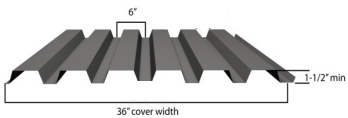

F Deck: 1-1/2" Intermediate Rib Deck Deck

A Deck: 1-1/2" Narrow Rib Deck

N Deck: 3" Deep Rib Deck

Form Deck Profiles

1.5" Form Deck

1-5/16" Form Deck

1" Form Deck

9/16" Form Deck

Composite Deck Profiles

1.5" Composite Deck

2.0" Composite Deck

3.0" Composite Deck

Tectum Plank (Tongue & Groove)

Tectum Tile & 218 Bulb Tee

218 Bulb Tee Subpurlin

Tectum Decks & 218 Bulb Tee Subpurlins