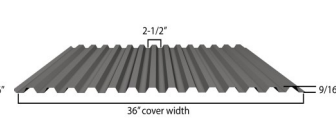

F Deck: 1-1/2" Intermediate Rib Deck Deck

A Deck: 1-1/2" Narrow Rib Deck

N Deck: 3" Deep Rib Deck

Form Deck Profiles

1.5" Form Deck

1-5/16" Form Deck

1" Form Deck

9/16" Form Deck

Composite Deck Profiles

1.5" Composite Deck

2.0" Composite Deck

3.0" Composite Deck

Tectum Plank (Tongue & Groove)

Tectum Tile & 218 Bulb Tee

218 Bulb Tee Subpurlin

Tectum Decks & 218 Bulb Tee Subpurlins