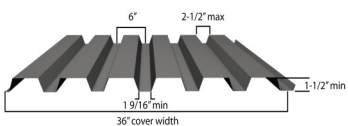

For immediate assistance contact Bryan Smith

Steel Decking and Roof Deck Repair Pocket Guide

Established 1934
 Fireproofing Company of Kansas, Inc.

1

2

3

Roof Deck Profiles

B Deck: 1-1/2" Wide Rib Deck

F Deck: 1-1/2" Intermediate Rib Deck Deck

A Deck: 1-1/2" Narrow Rib Deck

N Deck: 3" Deep Rib Deck

Form Deck Profiles

1.5" Form Deck

1-5/16" Form Deck

1" Form Deck

9/16" Form Deck