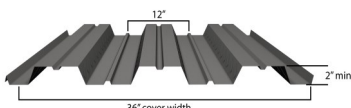

F Deck: 1-1/2" Intermediate Rib Deck Deck

A Deck: 1-1/2" Narrow Rib Deck

N Deck: 3" Deep Rib Deck

Form Deck Profiles

1.5" Form Deck

1-5/16" Form Deck

1" Form Deck

9/16" Form Deck

Composite Deck Profiles

1.5" Composite Deck

2.0" Composite Deck

3.0" Composite Deck

Tectum Plank (Tongue & Groove)

Tectum Tile & 218 Bulb Tee

218 Bulb Tee Subpurlin

Tectum Decks & 218 Bulb Tee Subpurlins