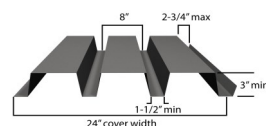

For immediate assistance contact Bryan Smith

Steel Decking and Roof Deck Repair Pocket Guide

Established 1934
 Fireproofing Company of Kansas, Inc.

1

2

3

Roof Deck Profiles

B Deck: 1-1/2" Wide Rib Deck

F Deck: 1-1/2" Intermediate Rib Deck Deck

A Deck: 1-1/2" Narrow Rib Deck

N Deck: 3" Deep Rib Deck

Form Deck Profiles

1.5" Form Deck

1-5/16" Form Deck

1" Form Deck

9/16" Form Deck